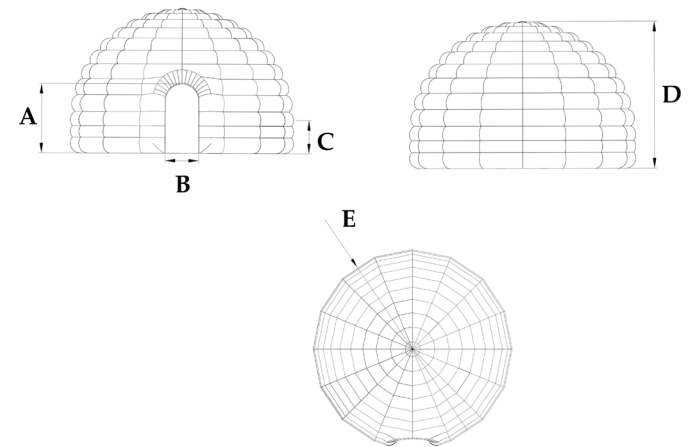

ImmersaWorld Inflatable Dome

Dual pressure 360° inflatable dome for immersive visual presentation or planetarium use.

Non-rigid structure

ImmersaWorld is a fully hemispherical inflatable dome providing a 360° visual experience for both exhibition and public display use. Dual pressure technology ensures a perfect display surface on the interior of the dome while maintaining ease of access for auditorium set up and user entry and exit.

The ImmersaWorld theatre is designed with simplicity, speed and safety in mind. Once unpacked the operator can have the entire system ready for presentation use in less than 30 minutes. Specialist knowledge is not required.

With no hard edges or airlock doors the ImmersaWorld is an easily accessible, simple and safe way to entertain and educate groups of up to 30 people in a fully immersive visual environment.

Optional projection technology

Optical hardware can be provided from our ImmersaLux series of projectors. All the projection hardware is fixed centrally on a purpose built and fully adjustable mount.

Exterior diameter	Interior diameter	Height	Weight
6.2m	5.0m	4.8m	220kg
7.2m	6.0m	5.8m	260kg
8.2m	7.0m	6.3m	280kg
9.2m	8.0m	6.8m	300kg
10.2m	9.0m	7.3m	320kg
13.2m	12.0m	8.8m	400kg

<http://www.virtualdomes.com>
sales@virtualdomes.com

DUAL PRESSURE INFLATABLE DOME
EASY SET UP / MULTIPLE PERSON / 360 VIEWING